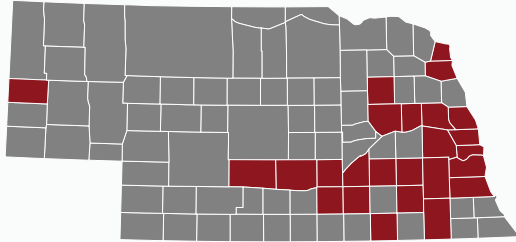

PHILLIPS COUNTY HEALTH DEPARTMENT & HOME HEALTH AGENCY

NEBRASKA, USA

COUNTIES OF NE

We recommend that you defer from traveling to the Nebraska Counties listed below due to high COVID-19 positive cases.

- Douglas
- Lancaster
- Sarpy
- Hall
- Buffalo
- Cass
- Platte
- Dakota
- Dodge
- Scotts Bluff
- Washington
- Saunders
- Dawson
- Saline
- Thayer
- Adams
- Colfax
- Seward
- Madison
- Thurston
- York
- Hamilton
- Gage
- Clay
- Otoe

KANSAS, USA

COUNTIES OF KS

We recommend that you defer from traveling to the Kansas Counties listed below due to high COVID-19 positive cases.

- Johnson
- Wyandotte
- Sedgwick
- Ford
- Finney
- Leavenworth
- Seward
- Shawnee
- Lyon
- Douglas
- Riley
- Crawford
- Saline
- Reno
- Butler
- Jackson
- Cowley
- Franklin
- Harvey
- Montgomery
- McPherson
- Geary
- Pottawatomie
- Labette
- Ellis
- Barton
- Miami
- Grant
- Sumner
- Coffey
- Gray
- Neosho
- Clark
- Doniphan
- Hamilton
- Dickinson
- Marion
- Osage
- Meade
- Haskell
- Pratt
- Cloud
- Ottawa
- Norton
- Linn
- Republic
- Mitchell
- Rice