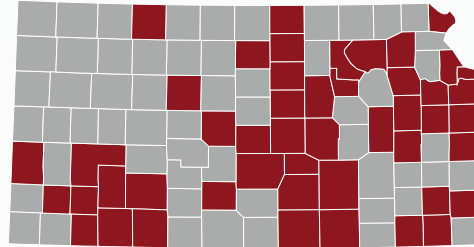

PHILLIPS COUNTY HEALTH DEPARTMENT & HOME HEALTH AGENCY

NEBRASKA, USA

COUNTIES OF NE

We recommend that you defer from traveling to the Nebraska Counties listed below due to high COVID-19 positive cases.

- Douglas
- Lancaster
- Sarpy
- Hall
- Buffalo
- Cass
- Platte
- Dakota
- Dodge
- Scotts Bluff
- Washington
- Saunders
- Dawson
- Saline
- Thayer
- Adams
- Colfax
- Seward
- Madison
- Thurston
- York
- Hamilton
- Gage
- Clay
- Otoe

KANSAS, USA

COUNTIES OF KS

We recommend that you defer from traveling to the Kansas Counties listed below due to high COVID-19 positive cases.

- Johnson
- Wyandotte
- Sedgwick
- Ford
- Finney
- Leavenworth
- Seward
- Shawnee
- Lyon
- Douglas
- Riley
- Crawford
- Saline
- Reno
- Butler
- Jackson
- Cowley
- Franklin
- Harvey
- Montgomery
- McPherson
- Geary
- Pottawatomie
- Labette
- Ellis
- Barton
- Miami
- Grant
- Sumner
- Coffey
- Gray
- Neosho
- Clark
- Doniphan
- Hamilton
- Dickinson
- Marion
- Osage
- Meade
- Haskell
- Pratt
- Cloud
- Ottawa
- Norton
- Linn
- Republic
- Mitchell
- Rice